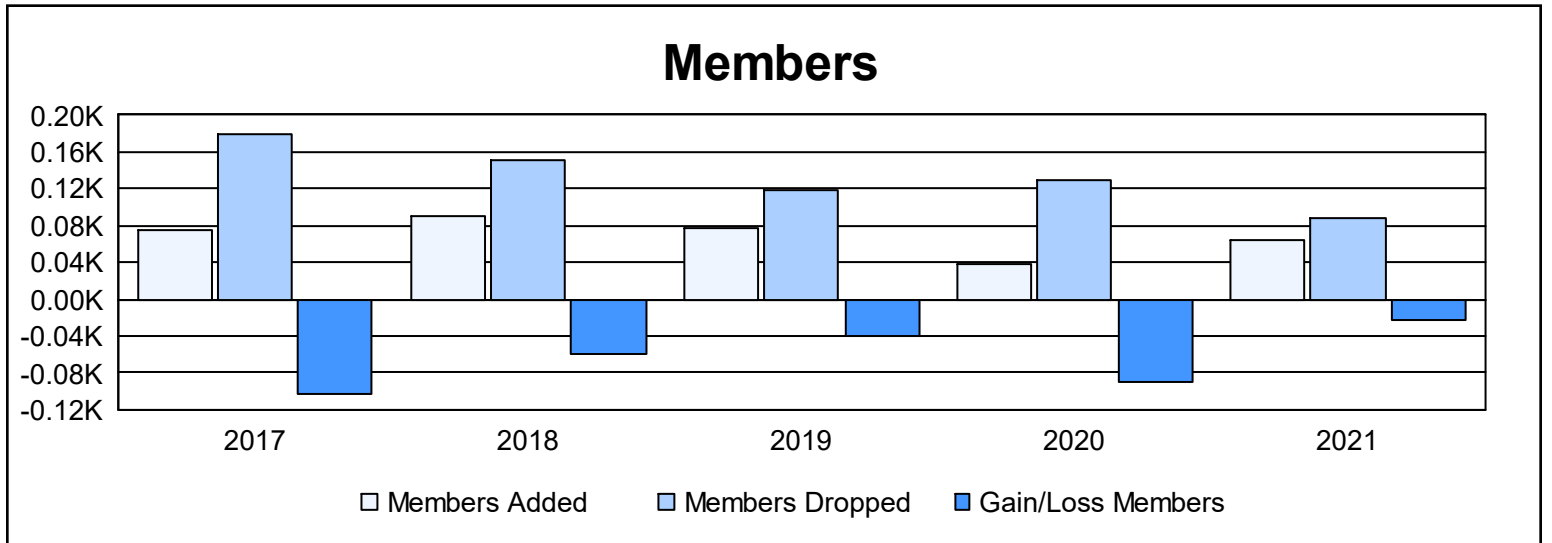

Year	New Clubs	Dropped Clubs	Gain/ Loss Clubs	New Members	Charter Members	Reinstate Members	Transfer Members	Total Member Added	Total Members Dropped	Gain/ Loss Members
2016-2017	0	2	-2	66	0	3	7	76	180	-104
2017-2018	0	1	-1	83	0	4	3	90	150	-60
2018-2019	0	0	0	69	1	2	6	78	119	-41
2019-2020	0	2	-2	34	1	3	1	39	129	-90
2020-2021	0	2	-2	48	0	10	6	64	87	-23
<b>Average</b>	<b>0</b>	<b>1</b>	<b>-1</b>	<b>60</b>	<b>0</b>	<b>4</b>	<b>5</b>	<b>69</b>	<b>133</b>	<b>-64</b>

### Membership Composition June 2021 Cumulative