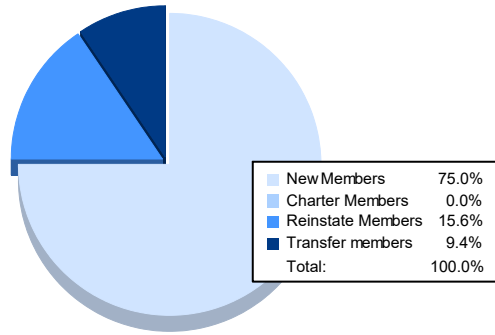

Year	New Clubs	Dropped Clubs	Gain/ Loss Clubs	New Members	Charter Members	Reinstate Members	Transfer Members	Total Member Added	Total Members Dropped	Gain/ Loss Members
2016-2017	0	2	-2	66	0	3	7	76	180	-104
2017-2018	0	1	-1	83	0	4	3	90	150	-60
2018-2019	0	0	0	69	1	2	6	78	119	-41
2019-2020	0	2	-2	34	1	3	1	39	129	-90
2020-2021	0	2	-2	48	0	10	6	64	87	-23
<b>Average</b>	<b>0</b>	<b>1</b>	<b>-1</b>	<b>60</b>	<b>0</b>	<b>4</b>	<b>5</b>	<b>69</b>	<b>133</b>	<b>-64</b>

### Membership Composition June 2021 Cumulative