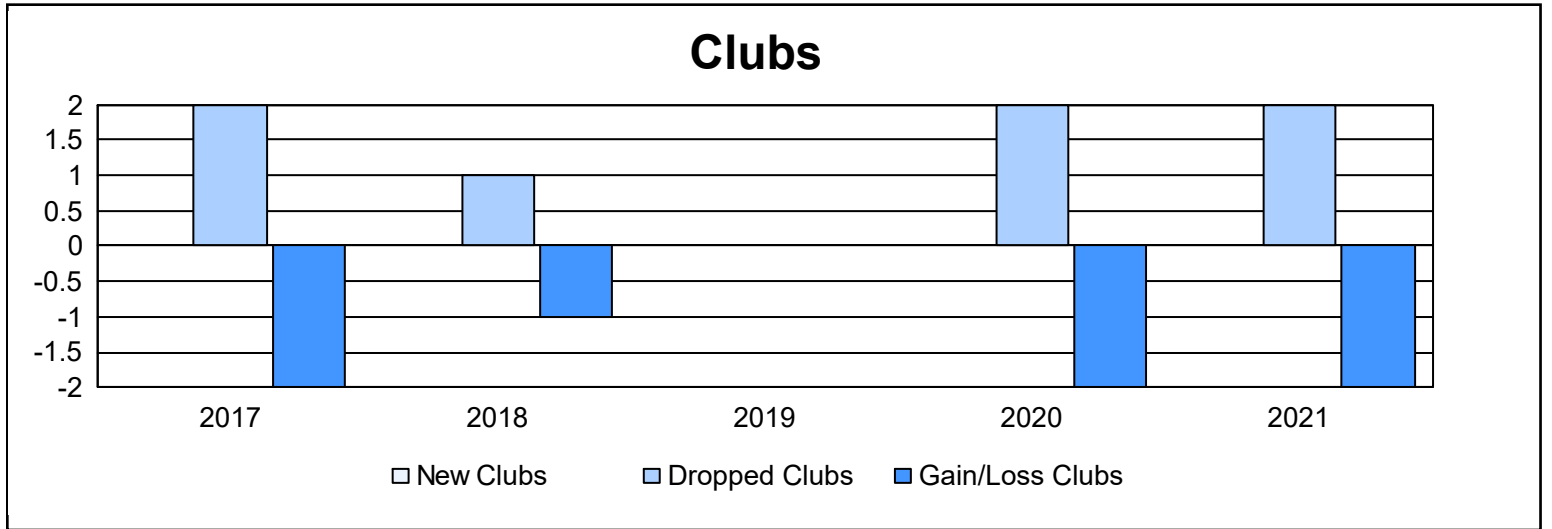

Year	New Clubs	Dropped Clubs	Gain/ Loss Clubs	New Members	Charter Members	Reinstate Members	Transfer Members	Total Member Added	Total Members Dropped	Gain/ Loss Members
2016-2017	0	2	-2	66	0	3	7	76	180	-104
2017-2018	0	1	-1	83	0	4	3	90	150	-60
2018-2019	0	0	0	69	1	2	6	78	119	-41
2019-2020	0	2	-2	34	1	3	1	39	129	-90
2020-2021	0	2	-2	48	0	10	6	64	87	-23
<b>Average</b>	<b>0</b>	<b>1</b>	<b>-1</b>	<b>60</b>	<b>0</b>	<b>4</b>	<b>5</b>	<b>69</b>	<b>133</b>	<b>-64</b>

### Membership Composition June 2021 Cumulative